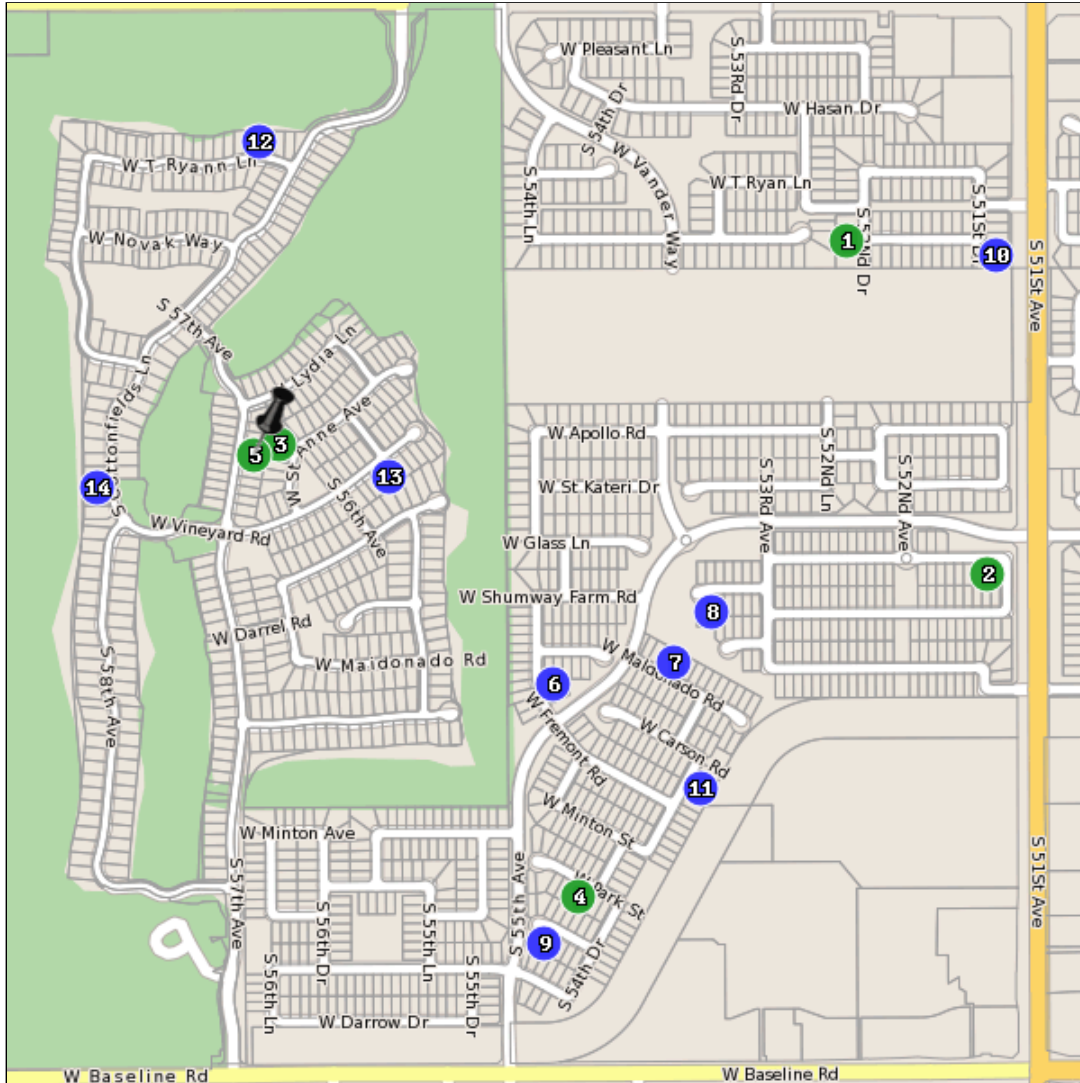

Map of Subject And Comparable Properties

Legend	
●	Active
●	Sold
●	Pending
●	Temporary Off Market
●	Cancelled
●	Expired
Subject: 6621 S 57th AVE Laveen AZ 85339	
1. 6312 S 52ND DR , Laveen AZ 85339	2. 5111 W GLASS LN , Laveen AZ 85339
3. 5626 W ST ANNE AVE , Laveen AZ 85339	4. 5421 W PARK ST , Laveen AZ 85339
5. 6621 S 57th AVE , Laveen AZ 85339	6. 7009 S 54TH LN , Laveen AZ 85339
7. 5350 W MALDONADO RD , Laveen AZ 85339	8. 5325 W GLASS LN , Laveen AZ 85339
9. 5427 W POLLACK ST , Laveen AZ 85339	10. 6317 S 51 DR , Phoenix AZ 85339
11. 7115 S 53RD LN , Laveen AZ 85339	12. 5714 W T RYAN LN , Laveen AZ 85339
13. 5601 W Vineyard RD , Laveen AZ 85339	14. 6642 S COTTONFIELDS LN , Laveen AZ 85339